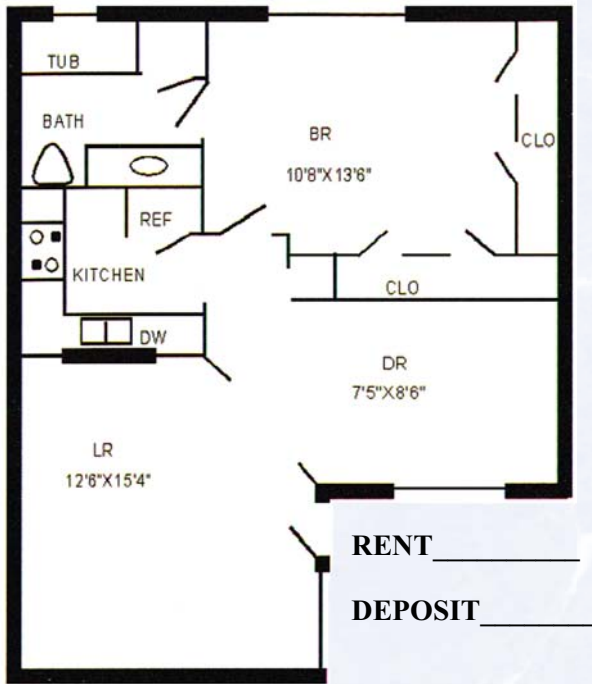

A-2: 1 Bdrm / 1 Bath 678 Sq. Ft.

C-1: 2 Bdrm / 1.5 Bath (TH) 1162 Sq. Ft.

Franciscan Apartment Homes

B-2: 2 Bdrm / 1.5 Bath 977 Sq. Ft.

RENT _____ DEPOSIT _____

B-1: 2 Bdrm / 1 Bath 896 Sq. Ft.

RENT _____ DEPOSIT _____