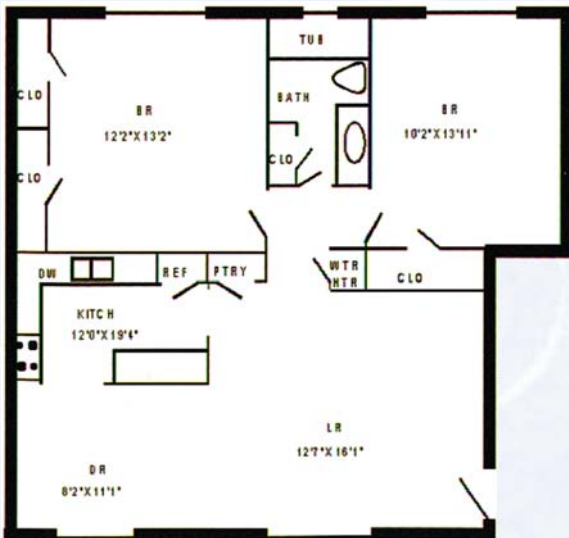

A-2: 1 Bdrm / 1 Bath 678 Sq. Ft.

C-1: 2 Bdrm / 1.5 Bath (TH) 1162 Sq. Ft.

Franciscan Apartment Homes

B-2: 2 Bdrm / 1.5 Bath 977 Sq. Ft.

RENT _____ DEPOSIT _____

B-1: 2 Bdrm / 1 Bath 896 Sq. Ft.

RENT _____ DEPOSIT _____

RENT _____ DEPOSIT _____

All square footage is approximate

1201 Winifred
Garland, Texas 75041
www.monticelloproperties.com

(972) 278.0200

Professionally Managed by