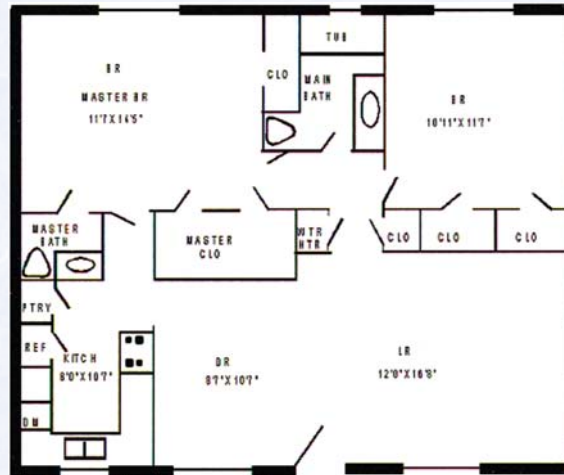

A-2: 1 Bdrm / 1 Bath 678 Sq. Ft.

C-1: 2 Bdrm / 1.5 Bath (TH) 1162 Sq. Ft.

Franciscan Apartment Homes

B-2: 2 Bdrm / 1.5 Bath 977 Sq. Ft.

RENT _____ DEPOSIT _____

B-1: 2 Bdrm / 1 Bath 896 Sq. Ft.

RENT _____ DEPOSIT _____