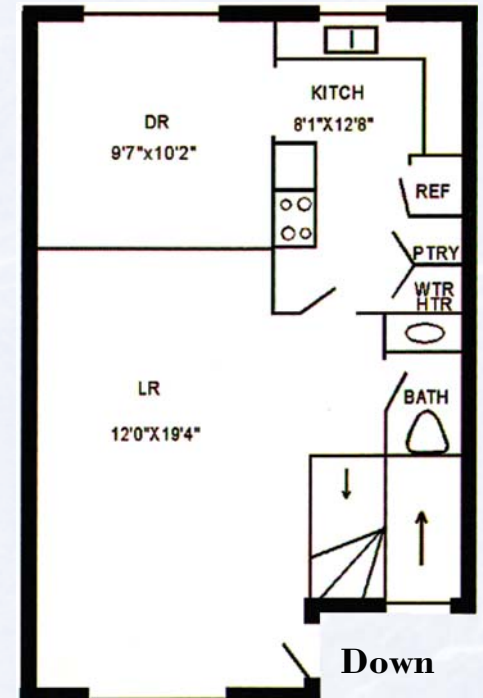

A-2: 1 Bdrm / 1 Bath 678 Sq. Ft.

C-1: 2 Bdrm / 1.5 Bath (TH) 1162 Sq. Ft.

Franciscan Apartment Homes

B-2: 2 Bdrm / 1.5 Bath 977 Sq. Ft.

RENT _____ DEPOSIT _____

B-1: 2 Bdrm / 1 Bath 896 Sq. Ft.

RENT _____ DEPOSIT _____

RENT _____ DEPOSIT _____

All square footage is approximate

1201 Winifred
Garland, Texas 75041
www.monticelloproperties.com

(972) 278.0200

Professionally Managed by